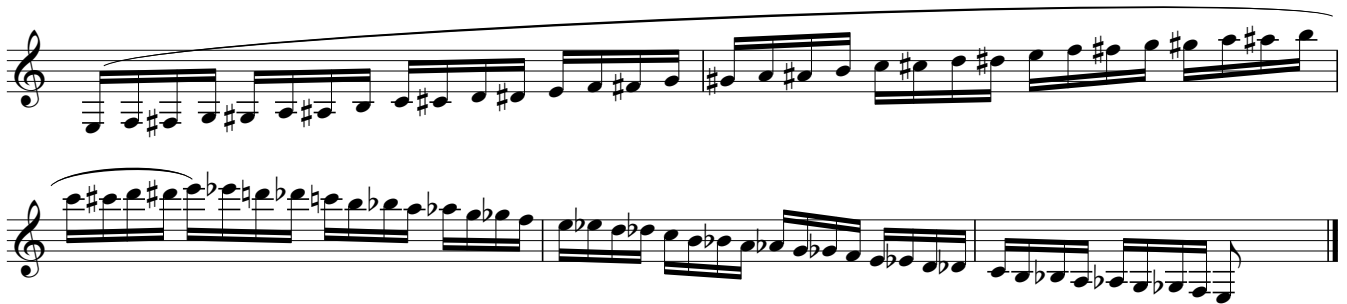

MMEA EASTERN DISTRICT  
JR. FESTIVAL SCALE REQUIREMENTS - Clarinet  
ALL SCALES MUST BE MEMORIZED

**CHROMATIC SCALE**

The Chromatic Scale is to be performed as written below, slurred ascending and tongued descending.  
The chromatic scale must be played in sixteenth notes at the tempo of ♩ = 100.

**MAJOR SCALES**

Major Scales are to be performed in the pattern below with the MM: ♩ = 88.  
Woodwinds and Brass are to slur up and tongue down the scale.